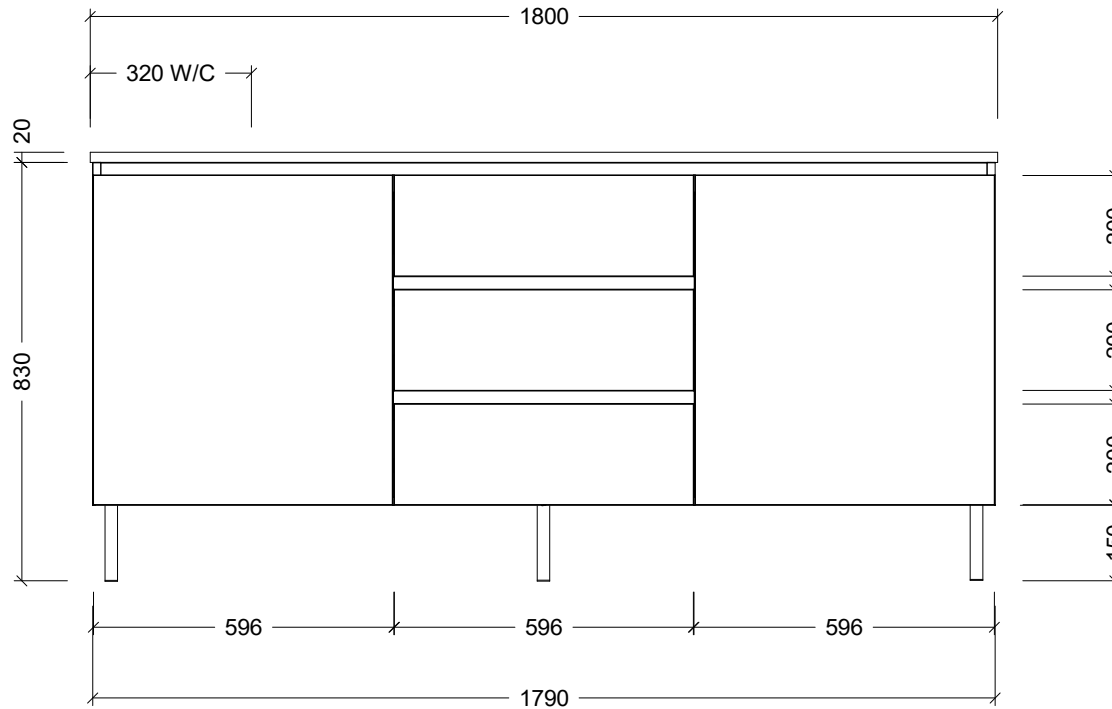

### CABINET DETAILS

Range	Dakota 1800
Description	Offset Bowl, On Legs
Cabinet SKU	DAK-VCO-1800-L-X-L

### TOP DETAILS

Available Tops:	SilkSurface
	Stone

**Timberline Bathroom Products Pty Ltd**  
 22 Myrtle Drive, Armidale NSW 2350  
[www.timberline.com.au](http://www.timberline.com.au) | 02 6773 8500

PLEASE NOTE: Due to the manufacturing process of ceramic tops, size variation (+/- 3%) is to be expected. E&OE. Copyright ©

LH and RH Basin Options Available