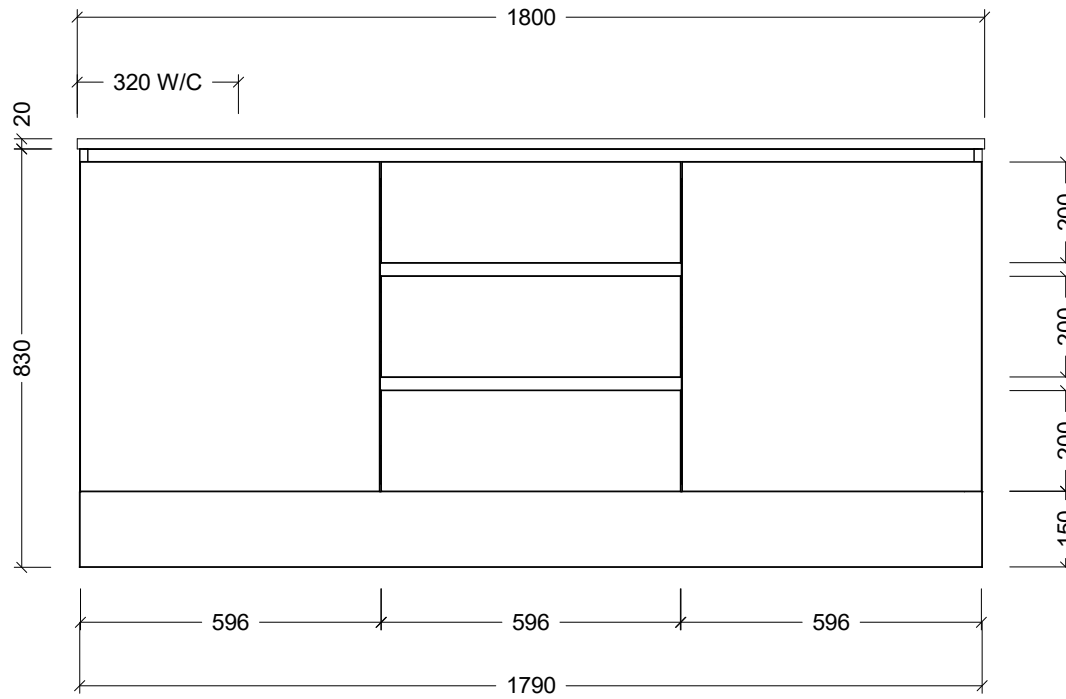

CABINET DETAILS

Range	Dakota 1800
Description	Offset Bowl, Floorstanding
Cabinet SKU	DAK-VCO-1800-L-X-F
TOP DETAILS	
Available Tops:	SilkSurface
	Stone

Timberline Bathroom Products Pty Ltd
 22 Myrtle Drive, Armidale NSW 2350
www.timberline.com.au | 02 6773 8500

PLEASE NOTE: Due to the manufacturing process of ceramic tops, size variation (+/- 3%) is to be expected. E&OE. Copyright ©

LH and RH Basin Options Available