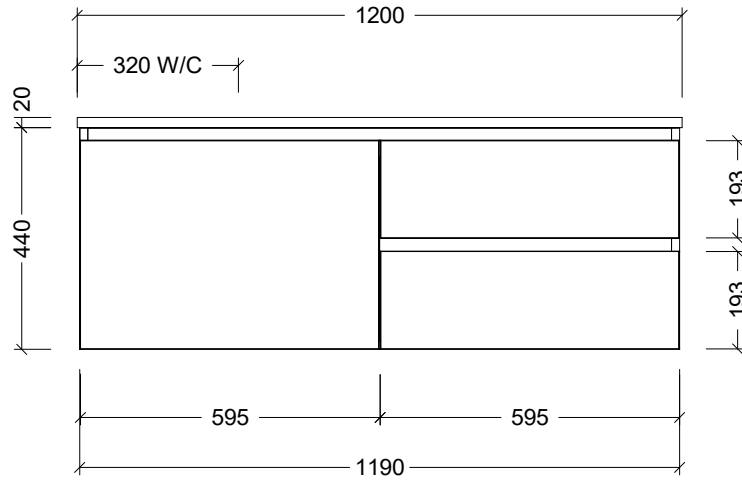

CABINET DETAILS

Range	Dakota 1200
Description	Offset Bowl, Wall Hung
Cabinet SKU	DAK-VCO-1200-L-X-W

TOP DETAILS

Available Tops:	SilkSurface
	Stone

Timberline Bathroom Products Pty Ltd
 22 Myrtle Drive, Armidale NSW 2350
 www.timberline.com.au | 02 6773 8500

PLEASE NOTE: Due to the manufacturing process of ceramic tops, size variation (+/- 3%) is to be expected. E&OE. Copyright ©

LH and RH Drawer Options Available