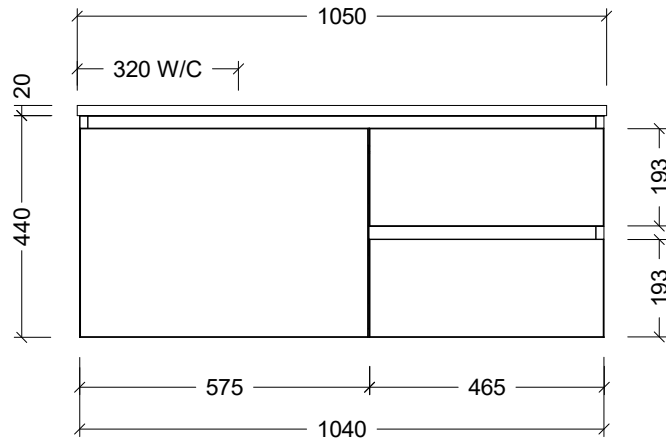

CABINET DETAILS

Range	Dakota 1050
Description	Offset Bowl, Wall Hung
Cabinet SKU	DAK-VCO-1050-L-X-W

TOP DETAILS

Available Tops:	SilkSurface
	Stone

Timberline Bathroom Products Pty Ltd
 22 Myrtle Drive, Armidale NSW 2350
 www.timberline.com.au | 02 6773 8500

PLEASE NOTE: Due to the manufacturing process of ceramic tops, size variation (+/- 3%) is to be expected. E&OE. Copyright ©

LH and RH Drawer Options Available