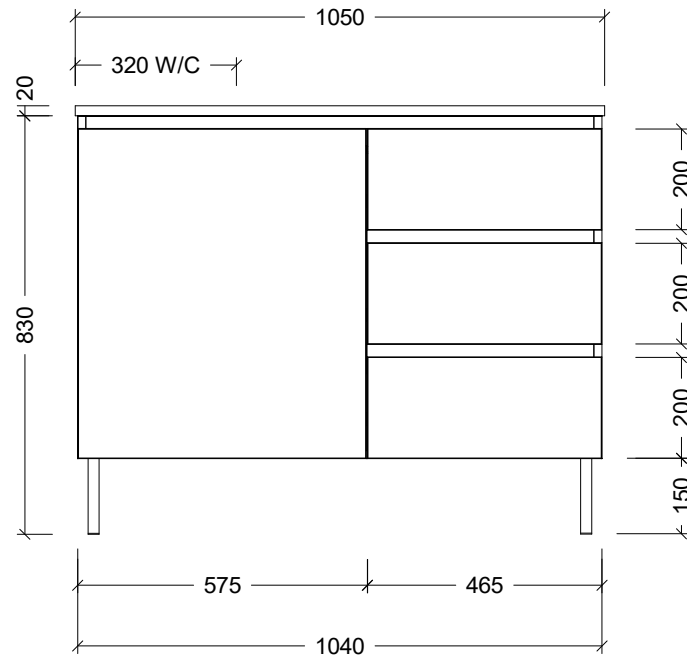

CABINET DETAILS

Range	Dakota 1050
Description	Offset Bowl, On Legs
Cabinet SKU	DAK-VCO-1050-L-X-L

TOP DETAILS

Available Tops:	SilkSurface
	Stone

Timberline Bathroom Products Pty Ltd
 22 Myrtle Drive, Armidale NSW 2350
 www.timberline.com.au | 02 6773 8500

PLEASE NOTE: Due to the manufacturing process of ceramic tops, size variation (+/- 3%) is to be expected. E&OE. Copyright ©

LH and RH Drawer Options Available