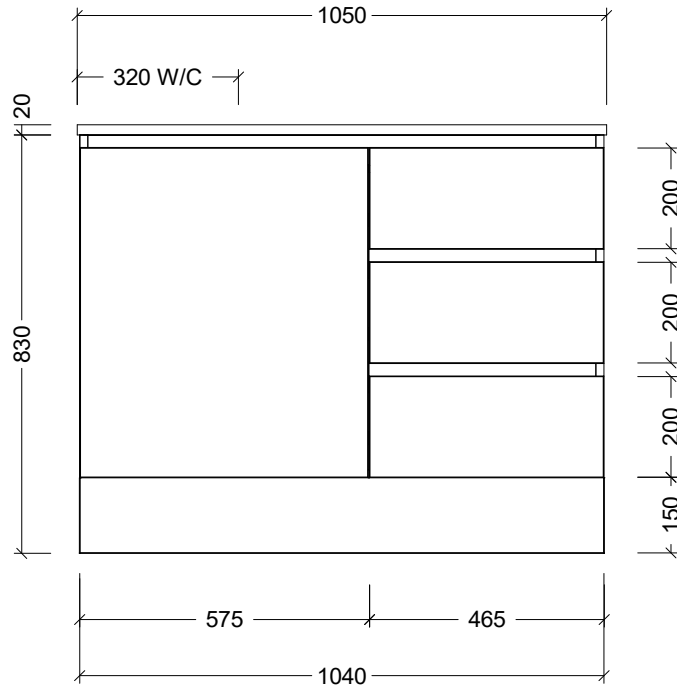

CABINET DETAILS

Range	Dakota 1050
Description	Offset Bowl, Floorstanding
Cabinet SKU	DAK-VCO-1050-L-X-F
TOP DETAILS	
Available Tops:	SilkSurface
	Stone

Timberline Bathroom Products Pty Ltd
 22 Myrtle Drive, Armidale NSW 2350
www.timberline.com.au | 02 6773 8500

PLEASE NOTE: Due to the manufacturing process of ceramic tops, size variation (+/- 3%) is to be expected. E&OE. Copyright ©

LH and RH Drawer Options Available