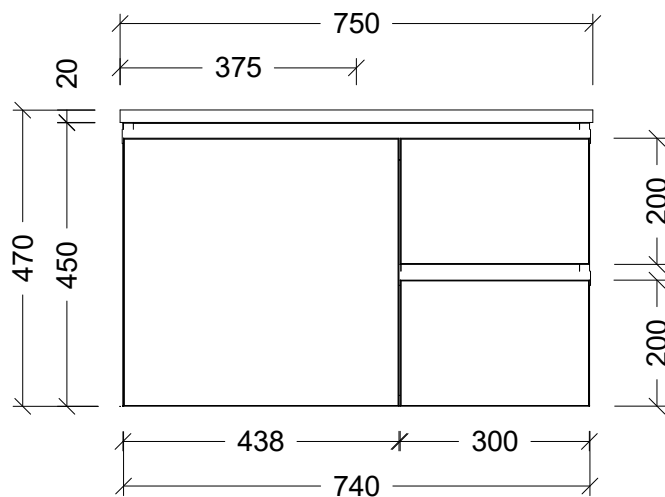

Range	Calgary
Mount	Wall Hung
Size	750
SKU	CLG-VCO-750-C-X-W

TOP DETAILS

Available Tops	1. Alpha Ceramic
	2. Regal Mineral

Notes

NOTES

Revision 01

Date 20/09/23

DIMENSIONS SHOWN ARE IN MILLIMETERS, ARE NOMINAL ONLY AND SUBJECT TO CHANGE AT ANY TIME.
DO NOT SCALE DRAWINGS.
INSTALLER TO CONFIRM ALL DIMENSIONS ON-SITE PRIOR TO INSTALL.
SIZE VARIATION (+/- 3%) IS TO BE EXPECTED ON CERAMIC TOPS.
E&OE.

Copyright ©

LH and RH Drawer Options Available