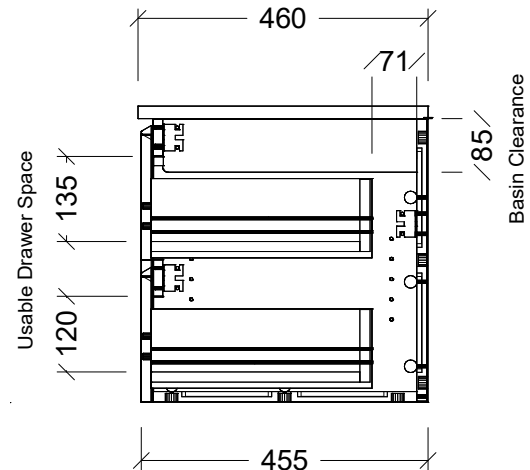

Timberline

22 Myrtle Drive, Armidale NSW 2350
www.timberline.com.au
02 6773 8500