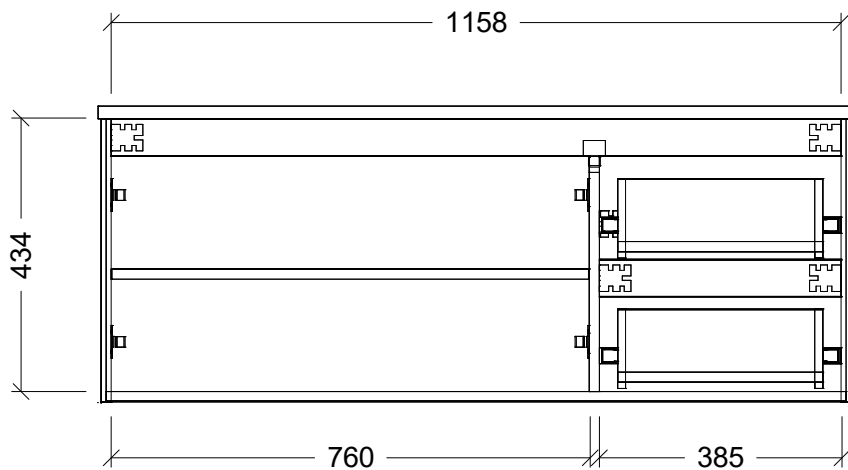

Timberline

22 Myrtle Drive, Armidale NSW 2350
www.timberline.com.au
02 6773 8500