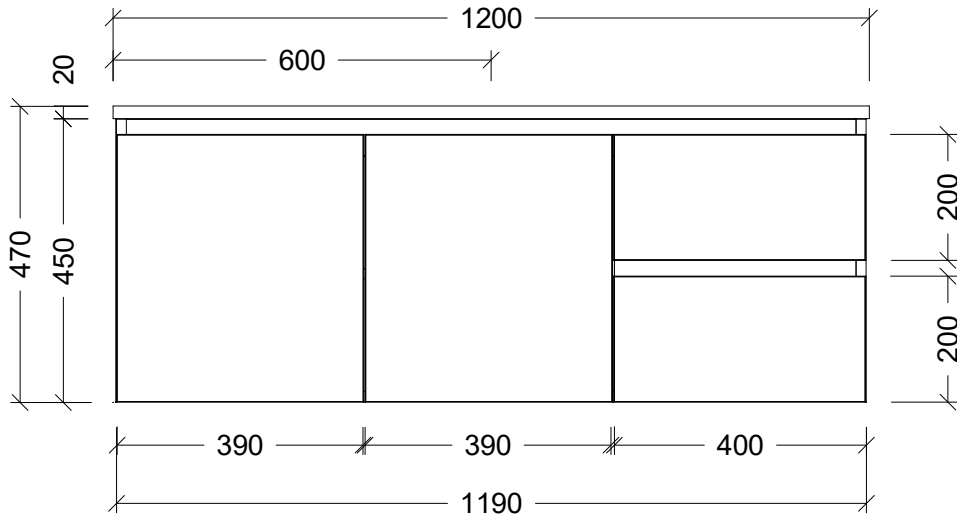

Range	Calgary
Mount	Wall Hung
Size	1200
SKU	CLG-VCO-1200-C-X-W

TOP DETAILS

Available Tops	1. Alpha Ceramic
	2. Regal Mineral

Top Notes

NOTES

Revision	01
Date	20/09/23

DIMENSIONS SHOWN ARE IN MILLIMETERS, ARE NOMINAL ONLY AND SUBJECT TO CHANGE AT ANY TIME.
DO NOT SCALE DRAWINGS.
INSTALLER TO CONFIRM ALL DIMENSIONS ON-SITE PRIOR TO INSTALL.
SIZE VARIATION (+/- 3%) IS TO BE EXPECTED ON CERAMIC TOPS.
E&OE.

Copyright ©

LH and RH Drawer Options Available