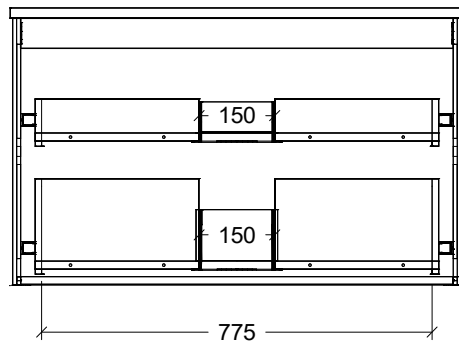

Range	Chicago Vanity
Mount	Wall Hung
Size	900mm
SKU	CHI-VCO-900-C-X-W

TOP DETAILS

Available Tops	Alpha Top
	Regal Top
	Haven Top
	Quest Top
	SilkSurface Top

NOTES

Revision	01
Date	23/01/24

DIMENSIONS SHOWN ARE IN MILLIMETERS, ARE NOMINAL ONLY AND SUBJECT TO CHANGE AT ANY TIME.
DO NOT SCALE DRAWINGS. INSTALLER TO CONFIRM ALL DIMENSIONS ON-SITE PRIOR TO INSTALL.
SIZE VARIATION (+/- 3%) IS TO BE EXPECTED ON CERAMIC TOPS.
E&OE.

Copyright ©

Timberline

22 Myrtle Drive, Armidale NSW 2350
www.timberline.com.au
02 6773 8500