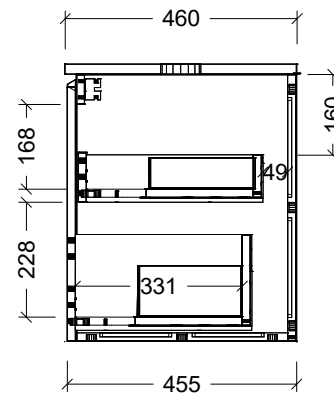

Range	Chicago Vanity
Mount	Wall Hung
Size	900mm
SKU	CHI-VCO-900-C-X-W

TOP DETAILS

Available Tops	Alpha Top
	Regal Top
	Haven Top
	Quest Top
	SilkSurface Top

NOTES

Revision	01
Date	23/01/24

DIMENSIONS SHOWN ARE IN MILLIMETERS, ARE NOMINAL ONLY AND SUBJECT TO CHANGE AT ANY TIME.
DO NOT SCALE DRAWINGS. INSTALLER TO CONFIRM ALL DIMENSIONS ON-SITE PRIOR TO INSTALL.
SIZE VARIATION (+/- 3%) IS TO BE EXPECTED ON CERAMIC TOPS.
E&OE.

Copyright ©

Timberline

22 Myrtle Drive, Armidale NSW 2350
www.timberline.com.au
02 6773 8500