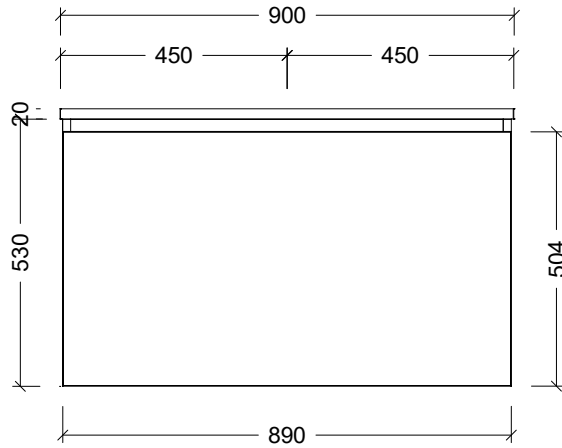

Range	Chicago Vanity
Mount	Wall Hung
Size	900mm
SKU	CHI-VCO-900-C-X-W

TOP DETAILS

Available Tops	Alpha Top
	Regal Top
	Haven Top
	Quest Top
	SilkSurface Top

NOTES

Revision	01
Date	23/01/24

DIMENSIONS SHOWN ARE IN MILLIMETERS, ARE NOMINAL ONLY AND SUBJECT TO CHANGE AT ANY TIME.
DO NOT SCALE DRAWINGS. INSTALLER TO CONFIRM ALL DIMENSIONS ON-SITE PRIOR TO INSTALL.
SIZE VARIATION (+/- 3%) IS TO BE EXPECTED ON CERAMIC TOPS.
E&OE.

Copyright ©

Timberline

22 Myrtle Drive, Armidale NSW 2350
www.timberline.com.au
02 6773 8500