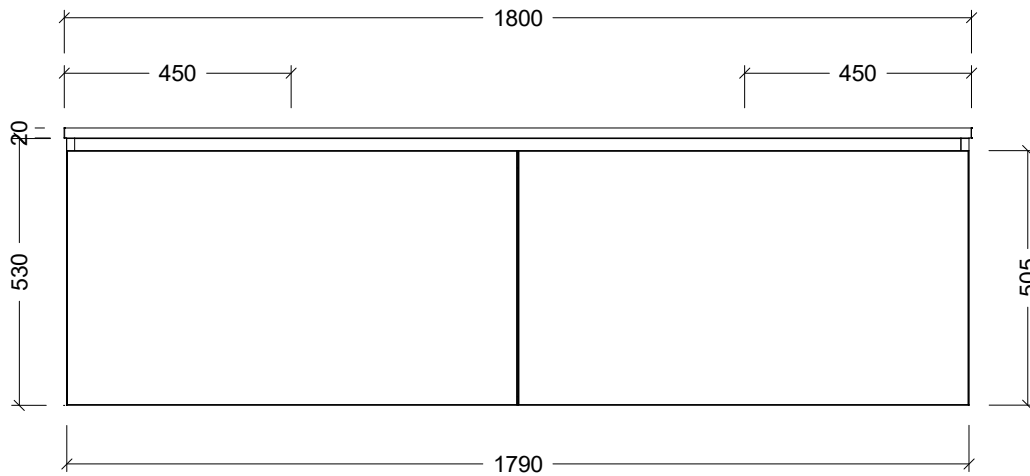

Range	Chicago Vanity
Mount	Wall Hung
Size	1800mm
SKU	CHI-VCO-1800-D-X-W

TOP DETAILS

Available Tops	Alpha Top
	Regal Top
	Haven Top
	Quest Top
	SilkSurface Top

NOTES

Revision	01
Date	23/01/24

DIMENSIONS SHOWN ARE IN MILLIMETERS, ARE NOMINAL ONLY AND SUBJECT TO CHANGE AT ANY TIME.
DO NOT SCALE DRAWINGS.
INSTALLER TO CONFIRM ALL DIMENSIONS ON-SITE PRIOR TO INSTALL.
SIZE VARIATION (+/- 3%) IS TO BE EXPECTED ON CERAMIC TOPS.
E&OE.

Copyright ©

Timberline

22 Myrtle Drive, Armidale NSW 2350
www.timberline.com.au
02 6773 8500