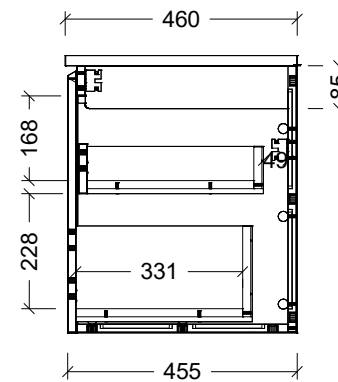

Range	Chicago Vanity
Mount	Wall Hung
Size	1800mm
SKU	CHI-VCO-1800-D-X-W

TOP DETAILS

Available Tops	Alpha Top
	Regal Top
	Haven Top
	Quest Top
	SilkSurface Top

NOTES

Revision	01
Date	23/01/24

DIMENSIONS SHOWN ARE IN MILLIMETERS, ARE NOMINAL ONLY AND SUBJECT TO CHANGE AT ANY TIME.
DO NOT SCALE DRAWINGS.
INSTALLER TO CONFIRM ALL DIMENSIONS ON-SITE PRIOR TO INSTALL.
SIZE VARIATION (+/- 3%) IS TO BE EXPECTED ON CERAMIC TOPS.
E&OE.

Copyright ©

Timberline

22 Myrtle Drive, Armidale NSW 2350
www.timberline.com.au
02 6773 8500