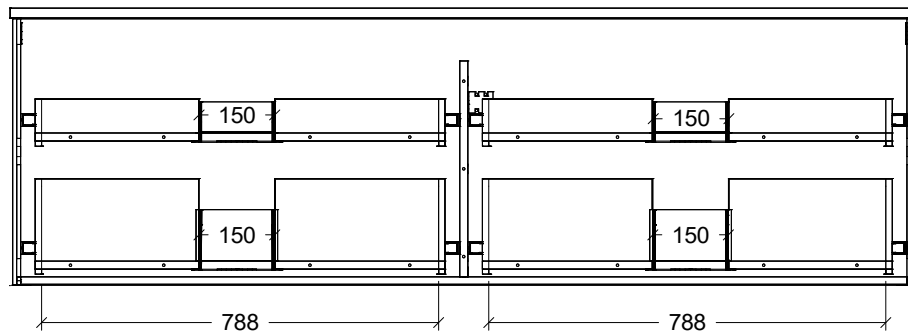

Range	Chicago Vanity
Mount	Wall Hung
Size	1800mm
SKU	CHI-VCO-1800-D-X-W

TOP DETAILS

Available Tops	Alpha Top
	Regal Top
	Haven Top
	Quest Top
	SilkSurface Top

NOTES

Revision	01
Date	23/01/24

DIMENSIONS SHOWN ARE IN MILLIMETERS, ARE NOMINAL ONLY AND SUBJECT TO CHANGE AT ANY TIME.
DO NOT SCALE DRAWINGS.
INSTALLER TO CONFIRM ALL DIMENSIONS ON-SITE PRIOR TO INSTALL.
SIZE VARIATION (+/- 3%) IS TO BE EXPECTED ON CERAMIC TOPS.
E&OE.

Copyright ©

Timberline

22 Myrtle Drive, Armidale NSW 2350
www.timberline.com.au
02 6773 8500