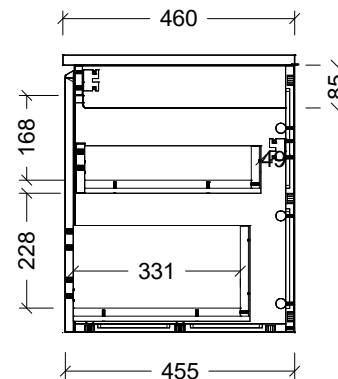

Range	Chicago Vanity
Mount	Wall Hung
Size	1500mm
SKU	CHI-VCO-1500-D-X-W

TOP DETAILS

Available Tops	Alpha Top
	Regal Top
	Haven Top
	Quest Top
	SilkSurface Top

NOTES

Revision	01
Date	23/01/24

DIMENSIONS SHOWN ARE IN MILLIMETERS, ARE NOMINAL ONLY AND SUBJECT TO CHANGE AT ANY TIME.
DO NOT SCALE DRAWINGS.
INSTALLER TO CONFIRM ALL DIMENSIONS ON-SITE PRIOR TO INSTALL.
SIZE VARIATION (+/- 3%) IS TO BE EXPECTED ON CERAMIC TOPS.
E&OE.

Copyright ©

Timberline

22 Myrtle Drive, Armidale NSW 2350
www.timberline.com.au
02 6773 8500