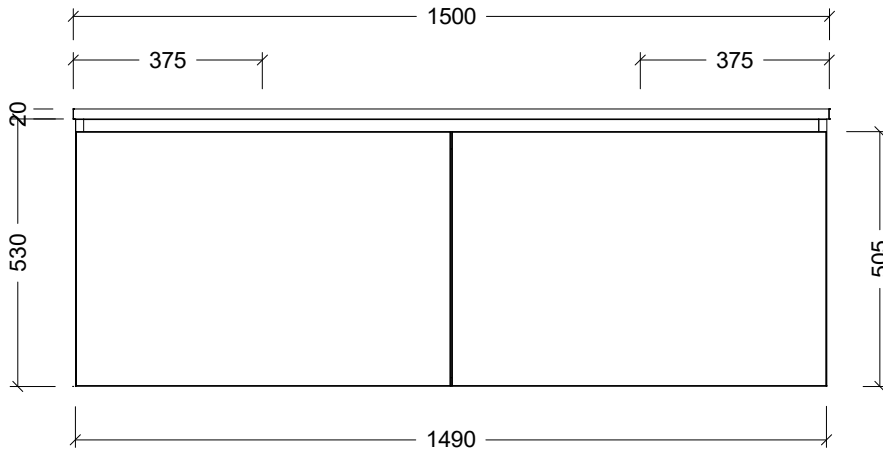

Range	Chicago Vanity
Mount	Wall Hung
Size	1500mm
SKU	CHI-VCO-1500-D-X-W

TOP DETAILS

Available Tops	Alpha Top
	Regal Top
	Haven Top
	Quest Top
	SilkSurface Top

NOTES

Revision	01
Date	23/01/24

DIMENSIONS SHOWN ARE IN MILLIMETERS, ARE NOMINAL ONLY AND SUBJECT TO CHANGE AT ANY TIME.
DO NOT SCALE DRAWINGS.
INSTALLER TO CONFIRM ALL DIMENSIONS ON-SITE PRIOR TO INSTALL.
SIZE VARIATION (+/- 3%) IS TO BE EXPECTED ON CERAMIC TOPS.
E&OE.

Copyright ©

Timberline

22 Myrtle Drive, Armidale NSW 2350
www.timberline.com.au
02 6773 8500