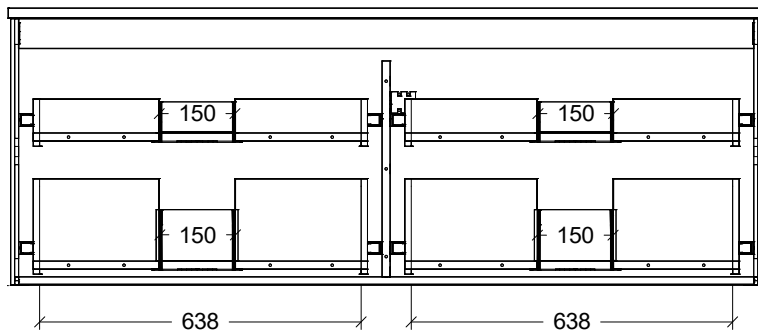

Range	Chicago Vanity
Mount	Wall Hung
Size	1500mm
SKU	CHI-VCO-1500-D-X-W

TOP DETAILS

Available Tops	Alpha Top
	Regal Top
	Haven Top
	Quest Top
	SilkSurface Top

NOTES

Revision	01
Date	23/01/24

DIMENSIONS SHOWN ARE IN MILLIMETERS, ARE NOMINAL ONLY AND SUBJECT TO CHANGE AT ANY TIME.
DO NOT SCALE DRAWINGS.
INSTALLER TO CONFIRM ALL DIMENSIONS ON-SITE PRIOR TO INSTALL.
SIZE VARIATION (+/- 3%) IS TO BE EXPECTED ON CERAMIC TOPS.
E&OE.

Copyright ©

Timberline

22 Myrtle Drive, Armidale NSW 2350
www.timberline.com.au
02 6773 8500