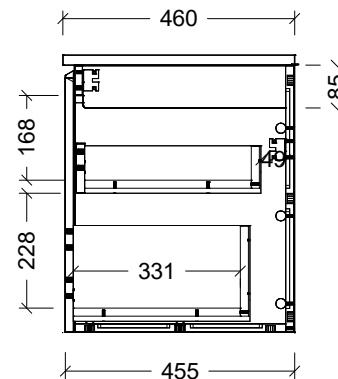

Range	Chicago Vanity
Mount	Wall Hung
Size	1500mm
SKU	CHI-VCO-1500-C-X-W

TOP DETAILS

Available Tops	Alpha Top
	Regal Top
	Haven Top
	Quest Top
	SilkSurface Top

NOTES

Revision	01
Date	23/01/24

DIMENSIONS SHOWN ARE IN MILLIMETERS, ARE NOMINAL ONLY AND SUBJECT TO CHANGE AT ANY TIME.
DO NOT SCALE DRAWINGS.
INSTALLER TO CONFIRM ALL DIMENSIONS ON-SITE PRIOR TO INSTALL.
SIZE VARIATION (+/- 3%) IS TO BE EXPECTED ON CERAMIC TOPS.
E&OE.

Copyright ©

Timberline

22 Myrtle Drive, Armidale NSW 2350
www.timberline.com.au
02 6773 8500