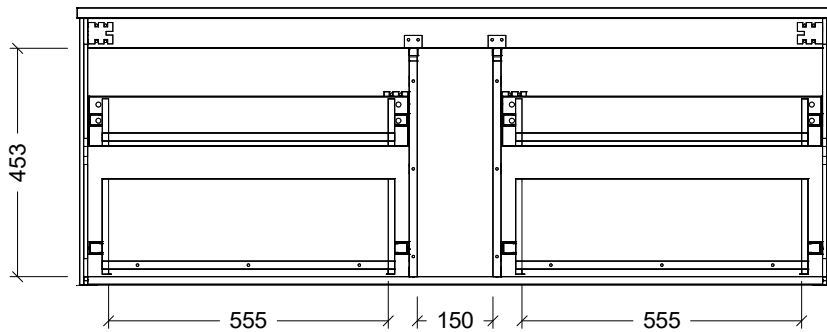

Range	Chicago Vanity
Mount	Wall Hung
Size	1500mm
SKU	CHI-VCO-1500-C-X-W

TOP DETAILS

Available Tops	Alpha Top
	Regal Top
	Haven Top
	Quest Top
	SilkSurface Top

NOTES

Revision	01
Date	23/01/24

DIMENSIONS SHOWN ARE IN MILLIMETERS, ARE NOMINAL ONLY AND SUBJECT TO CHANGE AT ANY TIME.
DO NOT SCALE DRAWINGS.
INSTALLER TO CONFIRM ALL DIMENSIONS ON-SITE PRIOR TO INSTALL.
SIZE VARIATION (+/- 3%) IS TO BE EXPECTED ON CERAMIC TOPS.
E&OE.

Copyright ©

Timberline

22 Myrtle Drive, Armidale NSW 2350
www.timberline.com.au
02 6773 8500