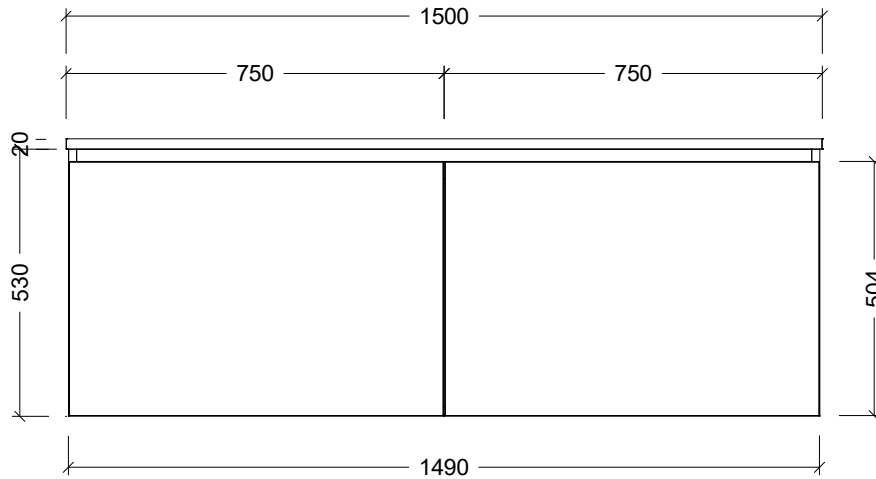

Range	Chicago Vanity
Mount	Wall Hung
Size	1500mm
SKU	CHI-VCO-1500-C-X-W

TOP DETAILS

Available Tops	Alpha Top
	Regal Top
	Haven Top
	Quest Top
	SilkSurface Top

NOTES

Revision	01
Date	23/01/24

DIMENSIONS SHOWN ARE IN MILLIMETERS, ARE NOMINAL ONLY AND SUBJECT TO CHANGE AT ANY TIME.
DO NOT SCALE DRAWINGS.
INSTALLER TO CONFIRM ALL DIMENSIONS ON-SITE PRIOR TO INSTALL.
SIZE VARIATION (+/- 3%) IS TO BE EXPECTED ON CERAMIC TOPS.
E&OE.

Copyright ©

Timberline

22 Myrtle Drive, Armidale NSW 2350
www.timberline.com.au
02 6773 8500