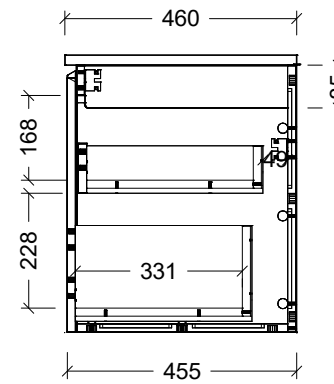

Range	Chicago Vanity
Mount	Wall Hung
Size	1200mm
SKU	CHI-VCO-1200-C-X-W

TOP DETAILS

Available Tops	Alpha Top
	Regal Top
	Haven Top
	Quest Top
	SilkSurface Top

NOTES

Revision	01
Date	23/01/24

DIMENSIONS SHOWN ARE IN MILLIMETERS, ARE NOMINAL ONLY AND SUBJECT TO CHANGE AT ANY TIME.
DO NOT SCALE DRAWINGS.
INSTALLER TO CONFIRM ALL DIMENSIONS ON-SITE PRIOR TO INSTALL.
SIZE VARIATION (+/- 3%) IS TO BE EXPECTED ON CERAMIC TOPS.
E&OE.

Copyright ©

Timberline

22 Myrtle Drive, Armidale NSW 2350
www.timberline.com.au
02 6773 8500