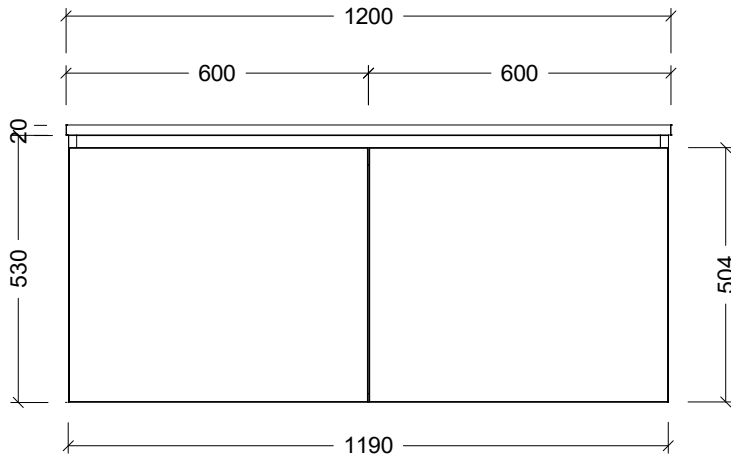

Range	Chicago Vanity
Mount	Wall Hung
Size	1200mm
SKU	CHI-VCO-1200-C-X-W

TOP DETAILS

Available Tops	Alpha Top
	Regal Top
	Haven Top
	Quest Top
	SilkSurface Top

NOTES

Revision	01
Date	23/01/24

DIMENSIONS SHOWN ARE IN MILLIMETERS, ARE NOMINAL ONLY AND SUBJECT TO CHANGE AT ANY TIME.
DO NOT SCALE DRAWINGS.
INSTALLER TO CONFIRM ALL DIMENSIONS ON-SITE PRIOR TO INSTALL.
SIZE VARIATION (+/- 3%) IS TO BE EXPECTED ON CERAMIC TOPS.
E&OE.

Copyright ©

Timberline

22 Myrtle Drive, Armidale NSW 2350
www.timberline.com.au
02 6773 8500