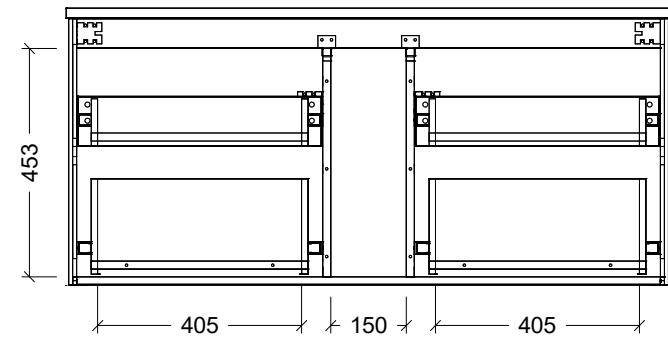

Range	Chicago Vanity
Mount	Wall Hung
Size	1200mm
SKU	CHI-VCO-1200-C-X-W

TOP DETAILS

Available Tops	Alpha Top
	Regal Top
	Haven Top
	Quest Top
	SilkSurface Top

NOTES

Revision	01
Date	23/01/24

DIMENSIONS SHOWN ARE IN MILLIMETERS, ARE NOMINAL ONLY AND SUBJECT TO CHANGE AT ANY TIME.
DO NOT SCALE DRAWINGS.
INSTALLER TO CONFIRM ALL DIMENSIONS ON-SITE PRIOR TO INSTALL.
SIZE VARIATION (+/- 3%) IS TO BE EXPECTED ON CERAMIC TOPS.
E&OE.

Copyright ©

Timberline

22 Myrtle Drive, Armidale NSW 2350
www.timberline.com.au
02 6773 8500