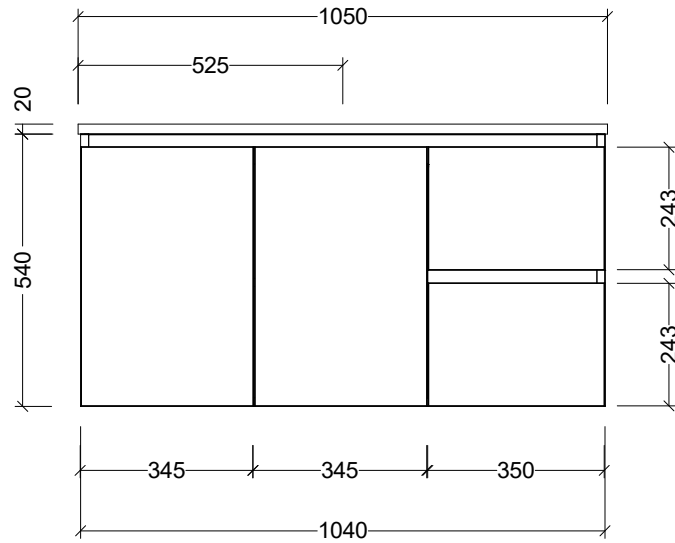

**CABINET DETAILS**

Range	Carlo 1050mm
Description	Centre Bowl Wall Hung
Cabinet SKU	CAR-VCO-1050-C-X-W

**TOP DETAILS**

Available Tops:	Regal Mineral
	Grand Mineral

**Timberline Bathroom Products Pty Ltd**  
 22 Myrtle Drive, Armidale NSW 2350  
 www.timberline.com.au | 02 6773 8500

PLEASE NOTE: Due to the manufacturing process of ceramic tops, size variation (+/- 3%) is to be expected. E&OE. Copyright ©

LH and RH Drawer Options Available