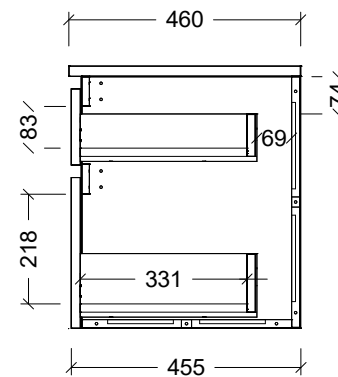

Range	Arizona Vanity
Mount	Wall Hung
Size	900mm
SKU	ARZ-VCO-900-C-X-W

TOP DETAILS

Available Tops	SilkSurface Top
	Freedom Top

NOTES

Revision	01
Date	05/02/24

DIMENSIONS SHOWN ARE IN MILLIMETERS, ARE NOMINAL ONLY AND SUBJECT TO CHANGE AT ANY TIME.
DO NOT SCALE DRAWINGS.
INSTALLER TO CONFIRM ALL DIMENSIONS ON-SITE PRIOR TO INSTALL.
SIZE VARIATION (+/- 3%) IS TO BE EXPECTED ON CERAMIC TOPS.
E&OE.

Copyright ©

Timberline

22 Myrtle Drive, Armidale NSW 2350
www.timberline.com.au
02 6773 8500