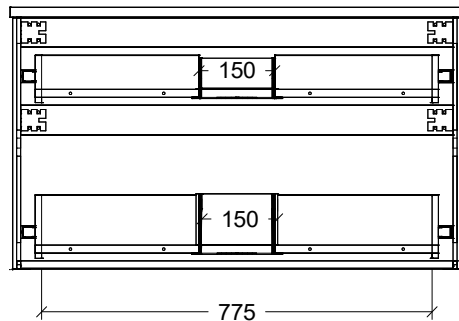

Range	Arizona Vanity
Mount	Wall Hung
Size	900mm
SKU	ARZ-VCO-900-C-X-W

TOP DETAILS

Available Tops	SilkSurface Top
	Freedom Top

NOTES

Revision	01
Date	05/02/24

DIMENSIONS SHOWN ARE IN MILLIMETERS, ARE NOMINAL ONLY AND SUBJECT TO CHANGE AT ANY TIME.
DO NOT SCALE DRAWINGS.
INSTALLER TO CONFIRM ALL DIMENSIONS ON-SITE PRIOR TO INSTALL.
SIZE VARIATION (+/- 3%) IS TO BE EXPECTED ON CERAMIC TOPS.
E&OE.

Copyright ©

Timberline

22 Myrtle Drive, Armidale NSW 2350
www.timberline.com.au
02 6773 8500