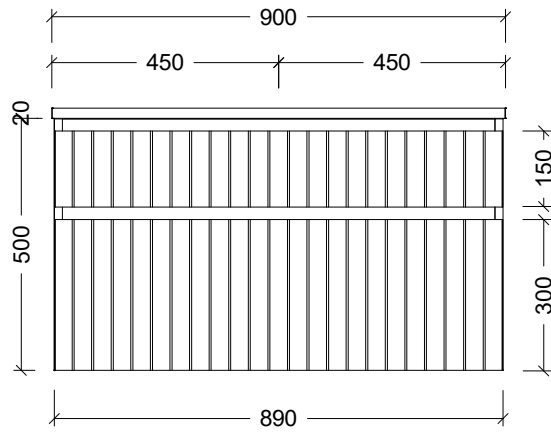

Range	Arizona Vanity
Mount	Wall Hung
Size	900mm
SKU	ARZ-VCO-900-C-X-W

TOP DETAILS

Available Tops	SilkSurface Top
	Freedom Top

NOTES

Revision	01
Date	05/02/24

DIMENSIONS SHOWN ARE IN MILLIMETERS, ARE NOMINAL ONLY AND SUBJECT TO CHANGE AT ANY TIME.
DO NOT SCALE DRAWINGS.
INSTALLER TO CONFIRM ALL DIMENSIONS ON-SITE PRIOR TO INSTALL.
SIZE VARIATION (+/- 3%) IS TO BE EXPECTED ON CERAMIC TOPS.
E&OE.

Copyright ©

Timberline

22 Myrtle Drive, Armidale NSW 2350
www.timberline.com.au
02 6773 8500