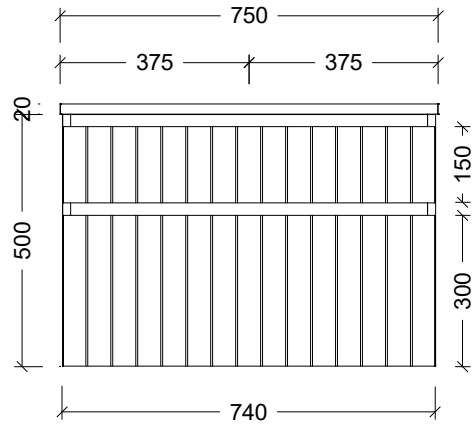

Range	Arizona Vanity
Mount	Wall Hung
Size	750mm
SKU	ARZ-VCO-750-C-X-W

TOP DETAILS

Available Tops	SilkSurface Top
	Freedom Top

NOTES

Revision	01
Date	05/02/24

DIMENSIONS SHOWN ARE IN MILLIMETERS, ARE NOMINAL ONLY AND SUBJECT TO CHANGE AT ANY TIME.
DO NOT SCALE DRAWINGS.
INSTALLER TO CONFIRM ALL DIMENSIONS ON-SITE PRIOR TO INSTALL.
SIZE VARIATION (+/- 3%) IS TO BE EXPECTED ON CERAMIC TOPS.
E&OE.

Copyright ©

Timberline

22 Myrtle Drive, Armidale NSW 2350
www.timberline.com.au
02 6773 8500