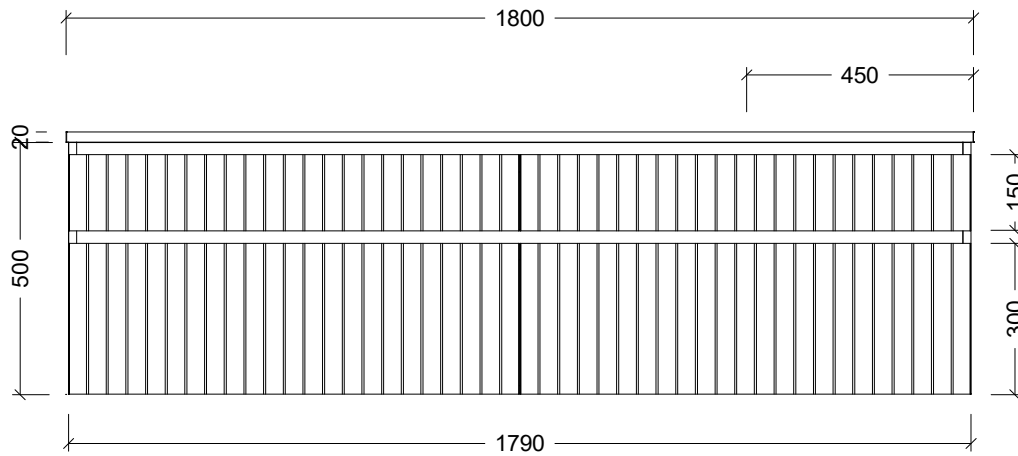

Range	Arizona Vanity
Mount	Wall Hung
Size	1800mm
SKU	ARZ-VCO-1800-R-X-W

TOP DETAILS

Available Tops	SilkSurface Top
	Freedom Top

NOTES

Revision	01
Date	09/02/24

DIMENSIONS SHOWN ARE IN MILLIMETERS, ARE NOMINAL ONLY AND SUBJECT TO CHANGE AT ANY TIME.
DO NOT SCALE DRAWINGS. INSTALLER TO CONFIRM ALL DIMENSIONS ON-SITE PRIOR TO INSTALL.
SIZE VARIATION (+/- 3%) IS TO BE EXPECTED ON CERAMIC TOPS.
E&OE.

Copyright ©

Timberline

22 Myrtle Drive, Armidale NSW 2350
www.timberline.com.au
02 6773 8500