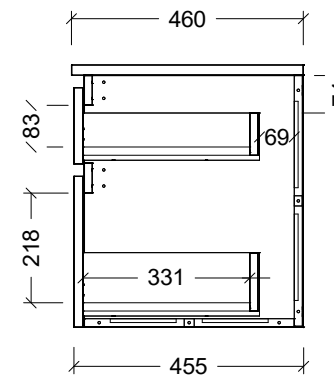

Range	Arizona Vanity
Mount	Wall Hung
Size	1800mm
SKU	ARZ-VCO-1800-L-X-W

TOP DETAILS

Available Tops	SilkSurface Top
	Freedom Top

NOTES

Revision	01
Date	09/02/24

DIMENSIONS SHOWN ARE IN MILLIMETERS, ARE NOMINAL ONLY AND SUBJECT TO CHANGE AT ANY TIME.
DO NOT SCALE DRAWINGS.
INSTALLER TO CONFIRM ALL DIMENSIONS ON-SITE PRIOR TO INSTALL.
SIZE VARIATION (+/- 3%) IS TO BE EXPECTED ON CERAMIC TOPS.
E&OE.

Copyright ©

Timberline

22 Myrtle Drive, Armidale NSW 2350
www.timberline.com.au
02 6773 8500