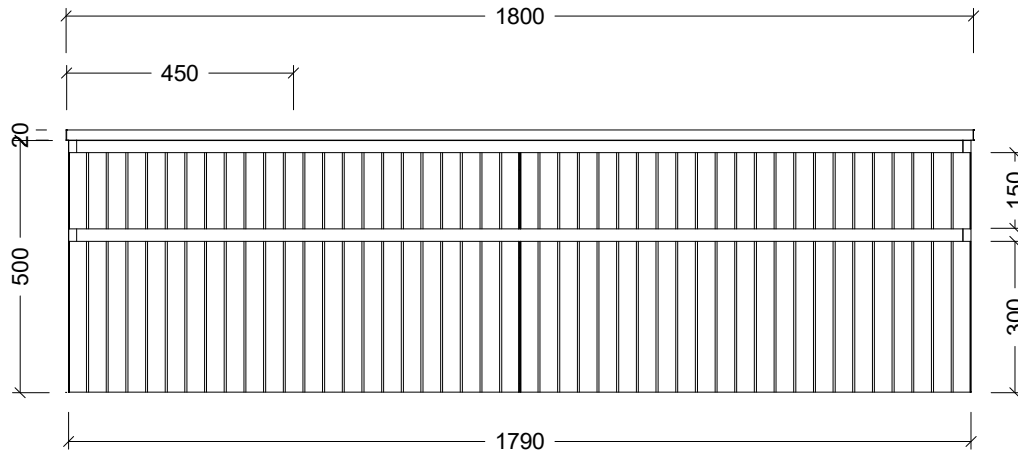

Range	Arizona Vanity
Mount	Wall Hung
Size	1800mm
SKU	ARZ-VCO-1800-L-X-W

TOP DETAILS

Available Tops	SilkSurface Top
	Freedom Top

NOTES

Revision	01
Date	09/02/24

DIMENSIONS SHOWN ARE IN MILLIMETERS, ARE NOMINAL ONLY AND SUBJECT TO CHANGE AT ANY TIME.
DO NOT SCALE DRAWINGS.
INSTALLER TO CONFIRM ALL DIMENSIONS ON-SITE PRIOR TO INSTALL.
SIZE VARIATION (+/- 3%) IS TO BE EXPECTED ON CERAMIC TOPS.
E&OE.

Copyright ©

Timberline

22 Myrtle Drive, Armidale NSW 2350
www.timberline.com.au
02 6773 8500