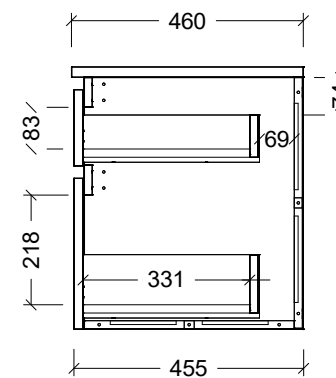

Range	Arizona Vanity
Mount	Wall Hung
Size	1800mm
SKU	ARZ-VCO-1800-D-X-W

TOP DETAILS

Available Tops	SilkSurface Top
	Freedom Top

NOTES

Revision	01
Date	09/02/24

DIMENSIONS SHOWN ARE IN MILLIMETERS, ARE NOMINAL ONLY AND SUBJECT TO CHANGE AT ANY TIME.
DO NOT SCALE DRAWINGS. INSTALLER TO CONFIRM ALL DIMENSIONS ON-SITE PRIOR TO INSTALL.
SIZE VARIATION (+/- 3%) IS TO BE EXPECTED ON CERAMIC TOPS. E&OE.

Copyright ©

Timberline

22 Myrtle Drive, Armidale NSW 2350
www.timberline.com.au
02 6773 8500