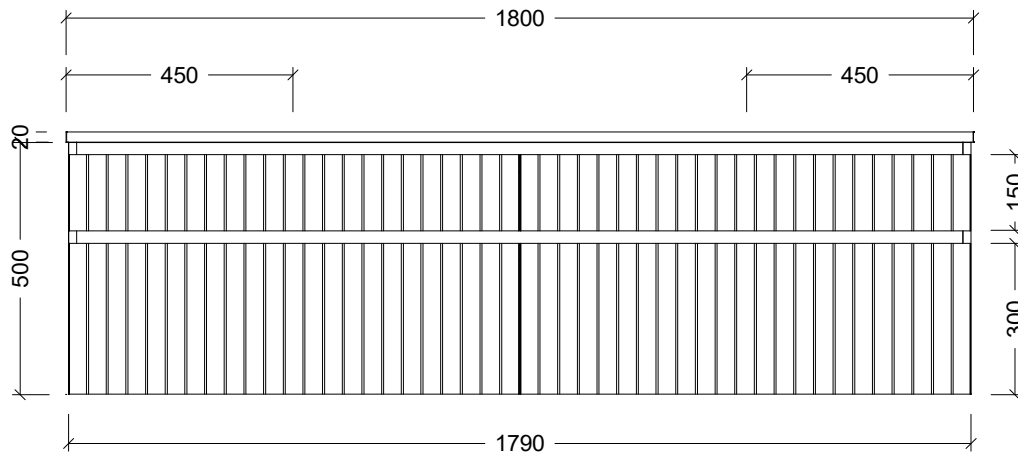

Range	Arizona Vanity
Mount	Wall Hung
Size	1800mm
SKU	ARZ-VCO-1800-D-X-W

TOP DETAILS

Available Tops	SilkSurface Top
	Freedom Top

NOTES

Revision	01
Date	09/02/24

DIMENSIONS SHOWN ARE IN MILLIMETERS, ARE NOMINAL ONLY AND SUBJECT TO CHANGE AT ANY TIME.
DO NOT SCALE DRAWINGS. INSTALLER TO CONFIRM ALL DIMENSIONS ON-SITE PRIOR TO INSTALL.
SIZE VARIATION (+/- 3%) IS TO BE EXPECTED ON CERAMIC TOPS. E&OE.

Copyright ©

Timberline

22 Myrtle Drive, Armidale NSW 2350
www.timberline.com.au
02 6773 8500