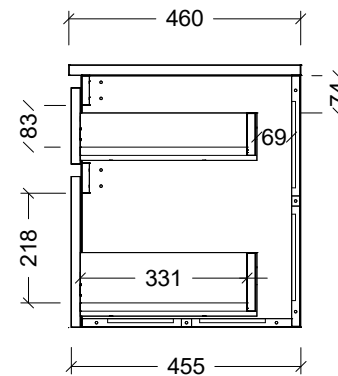

Range	Arizona Vanity
Mount	Wall Hung
Size	1500mm
SKU	ARZ-VCO-1500-R-X-W

TOP DETAILS

Available Tops	SilkSurface Top
	Freedom Top

NOTES

Revision	01
Date	05/02/24

DIMENSIONS SHOWN ARE IN MILLIMETERS, ARE NOMINAL ONLY AND SUBJECT TO CHANGE AT ANY TIME.
DO NOT SCALE DRAWINGS.
INSTALLER TO CONFIRM ALL DIMENSIONS ON-SITE PRIOR TO INSTALL.
SIZE VARIATION (+/- 3%) IS TO BE EXPECTED ON CERAMIC TOPS.
E&OE.

Copyright ©

Timberline

22 Myrtle Drive, Armidale NSW 2350
www.timberline.com.au
02 6773 8500