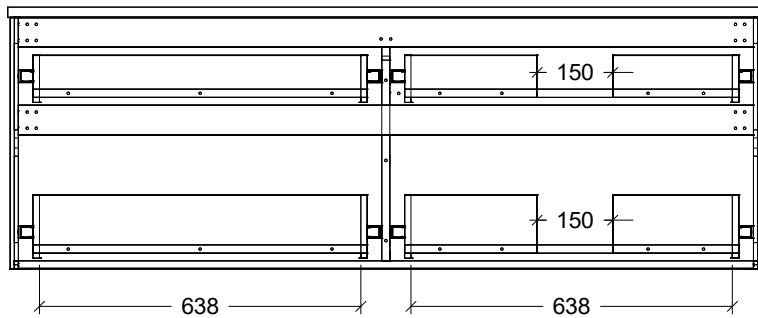

Range	Arizona Vanity
Mount	Wall Hung
Size	1500mm
SKU	ARZ-VCO-1500-R-X-W

TOP DETAILS

Available Tops	SilkSurface Top
	Freedom Top

NOTES

Revision	01
Date	05/02/24

DIMENSIONS SHOWN ARE IN MILLIMETERS, ARE NOMINAL ONLY AND SUBJECT TO CHANGE AT ANY TIME.
DO NOT SCALE DRAWINGS.
INSTALLER TO CONFIRM ALL DIMENSIONS ON-SITE PRIOR TO INSTALL.
SIZE VARIATION (+/- 3%) IS TO BE EXPECTED ON CERAMIC TOPS.
E&OE.

Copyright ©

Timberline

22 Myrtle Drive, Armidale NSW 2350
www.timberline.com.au
02 6773 8500