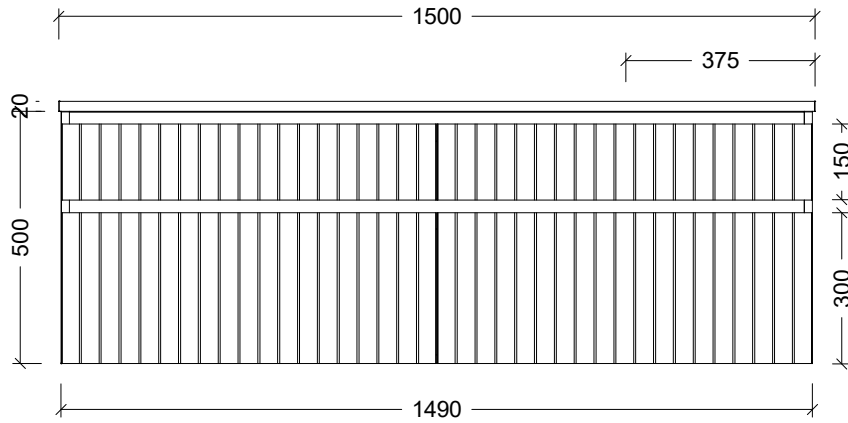

Range	Arizona Vanity
Mount	Wall Hung
Size	1500mm
SKU	ARZ-VCO-1500-R-X-W

TOP DETAILS

Available Tops	SilkSurface Top
	Freedom Top

NOTES

Revision	01
Date	05/02/24

DIMENSIONS SHOWN ARE IN MILLIMETERS, ARE NOMINAL ONLY AND SUBJECT TO CHANGE AT ANY TIME.
DO NOT SCALE DRAWINGS.
INSTALLER TO CONFIRM ALL DIMENSIONS ON-SITE PRIOR TO INSTALL.
SIZE VARIATION (+/- 3%) IS TO BE EXPECTED ON CERAMIC TOPS.
E&OE.

Copyright ©

Timberline

22 Myrtle Drive, Armidale NSW 2350
www.timberline.com.au
02 6773 8500