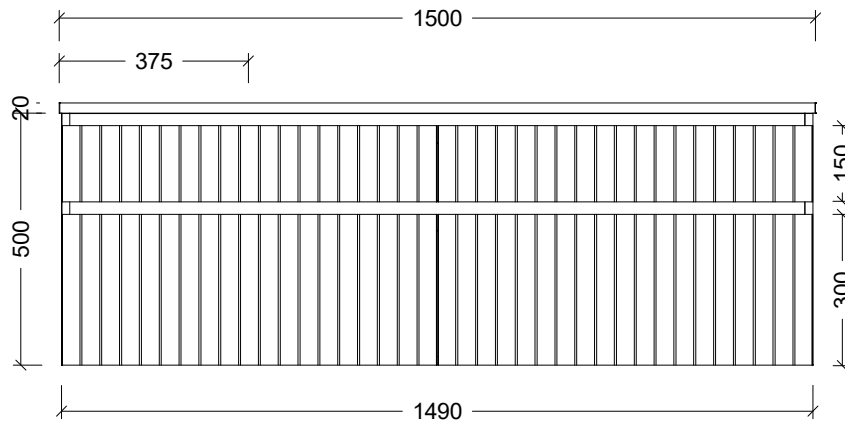

Range	Arizona Vanity
Mount	Wall Hung
Size	1500mm
SKU	ARZ-VCO-1500-L-X-W

TOP DETAILS

Available Tops	SilkSurface Top
	Freedom Top

NOTES

Revision	01
Date	05/02/24

DIMENSIONS SHOWN ARE IN MILLIMETERS, ARE NOMINAL ONLY AND SUBJECT TO CHANGE AT ANY TIME.
DO NOT SCALE DRAWINGS.
INSTALLER TO CONFIRM ALL DIMENSIONS ON-SITE PRIOR TO INSTALL.
SIZE VARIATION (+/- 3%) IS TO BE EXPECTED ON CERAMIC TOPS.
E&OE.

Copyright ©

Timberline

22 Myrtle Drive, Armidale NSW 2350
www.timberline.com.au
02 6773 8500