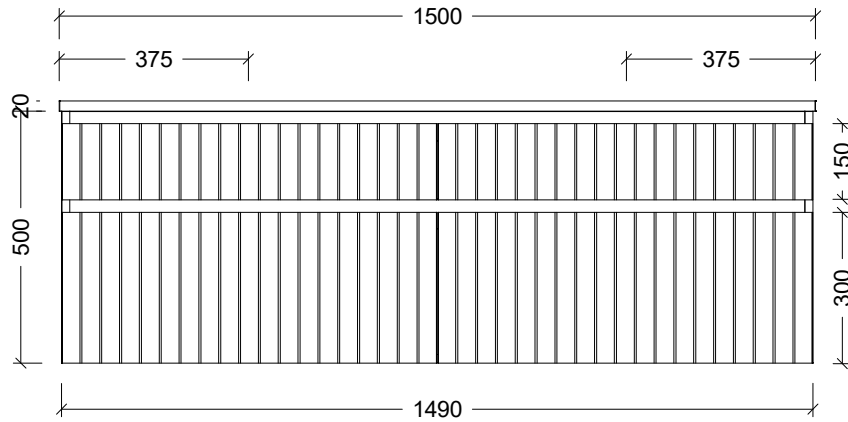

Range	Arizona Vanity
Mount	Wall Hung
Size	1500mm
SKU	ARZ-VCO-1500-D-X-W

TOP DETAILS

Available Tops	SilkSurface Top
	Freedom Top

NOTES

Revision	01
Date	05/02/24

DIMENSIONS SHOWN ARE IN MILLIMETERS, ARE NOMINAL ONLY AND SUBJECT TO CHANGE AT ANY TIME.
DO NOT SCALE DRAWINGS.
INSTALLER TO CONFIRM ALL DIMENSIONS ON-SITE PRIOR TO INSTALL.
SIZE VARIATION (+/- 3%) IS TO BE EXPECTED ON CERAMIC TOPS.
E&OE.

Copyright ©

Timberline

22 Myrtle Drive, Armidale NSW 2350
www.timberline.com.au
02 6773 8500