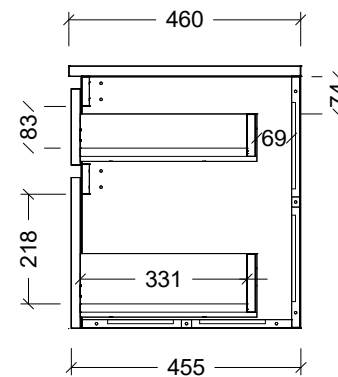

Range	Arizona Vanity
Mount	Wall Hung
Size	1200mm
SKU	ARZ-VCO-1200-C-X-W

TOP DETAILS

Available Tops	SilkSurface Top
	Freedom Top

NOTES

Revision	01
Date	05/02/24

DIMENSIONS SHOWN ARE IN MILLIMETERS, ARE NOMINAL ONLY AND SUBJECT TO CHANGE AT ANY TIME.
DO NOT SCALE DRAWINGS.
INSTALLER TO CONFIRM ALL DIMENSIONS ON-SITE PRIOR TO INSTALL.
SIZE VARIATION (+/- 3%) IS TO BE EXPECTED ON CERAMIC TOPS.
E&OE.

Copyright ©

Timberline

22 Myrtle Drive, Armidale NSW 2350
www.timberline.com.au
02 6773 8500