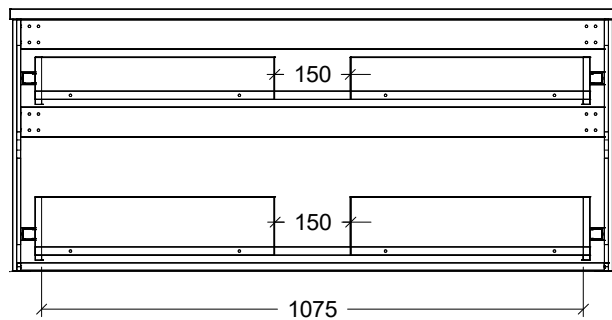

Range	Arizona Vanity
Mount	Wall Hung
Size	1200mm
SKU	ARZ-VCO-1200-C-X-W

TOP DETAILS

Available Tops	SilkSurface Top
	Freedom Top

NOTES

Revision	01
Date	05/02/24

DIMENSIONS SHOWN ARE IN MILLIMETERS, ARE NOMINAL ONLY AND SUBJECT TO CHANGE AT ANY TIME.
DO NOT SCALE DRAWINGS.
INSTALLER TO CONFIRM ALL DIMENSIONS ON-SITE PRIOR TO INSTALL.
SIZE VARIATION (+/- 3%) IS TO BE EXPECTED ON CERAMIC TOPS.
E&OE.

Copyright ©

Timberline

22 Myrtle Drive, Armidale NSW 2350
www.timberline.com.au
02 6773 8500