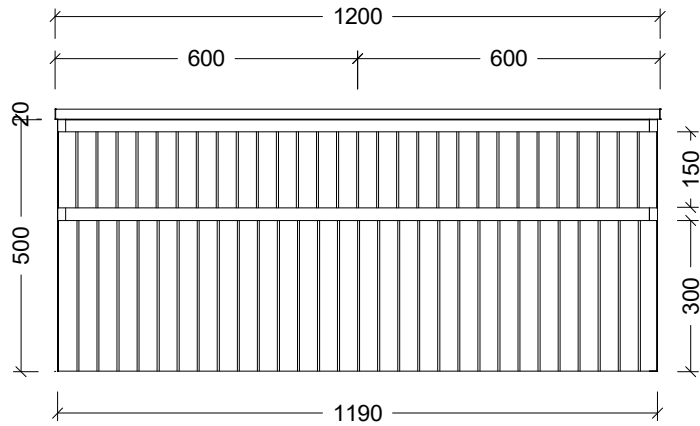

Range	Arizona Vanity
Mount	Wall Hung
Size	1200mm
SKU	ARZ-VCO-1200-C-X-W

TOP DETAILS

Available Tops	SilkSurface Top
	Freedom Top

NOTES

Revision	01
Date	05/02/24

DIMENSIONS SHOWN ARE IN MILLIMETERS, ARE NOMINAL ONLY AND SUBJECT TO CHANGE AT ANY TIME.
DO NOT SCALE DRAWINGS.
INSTALLER TO CONFIRM ALL DIMENSIONS ON-SITE PRIOR TO INSTALL.
SIZE VARIATION (+/- 3%) IS TO BE EXPECTED ON CERAMIC TOPS.
E&OE.

Copyright ©

Timberline

22 Myrtle Drive, Armidale NSW 2350
www.timberline.com.au
02 6773 8500